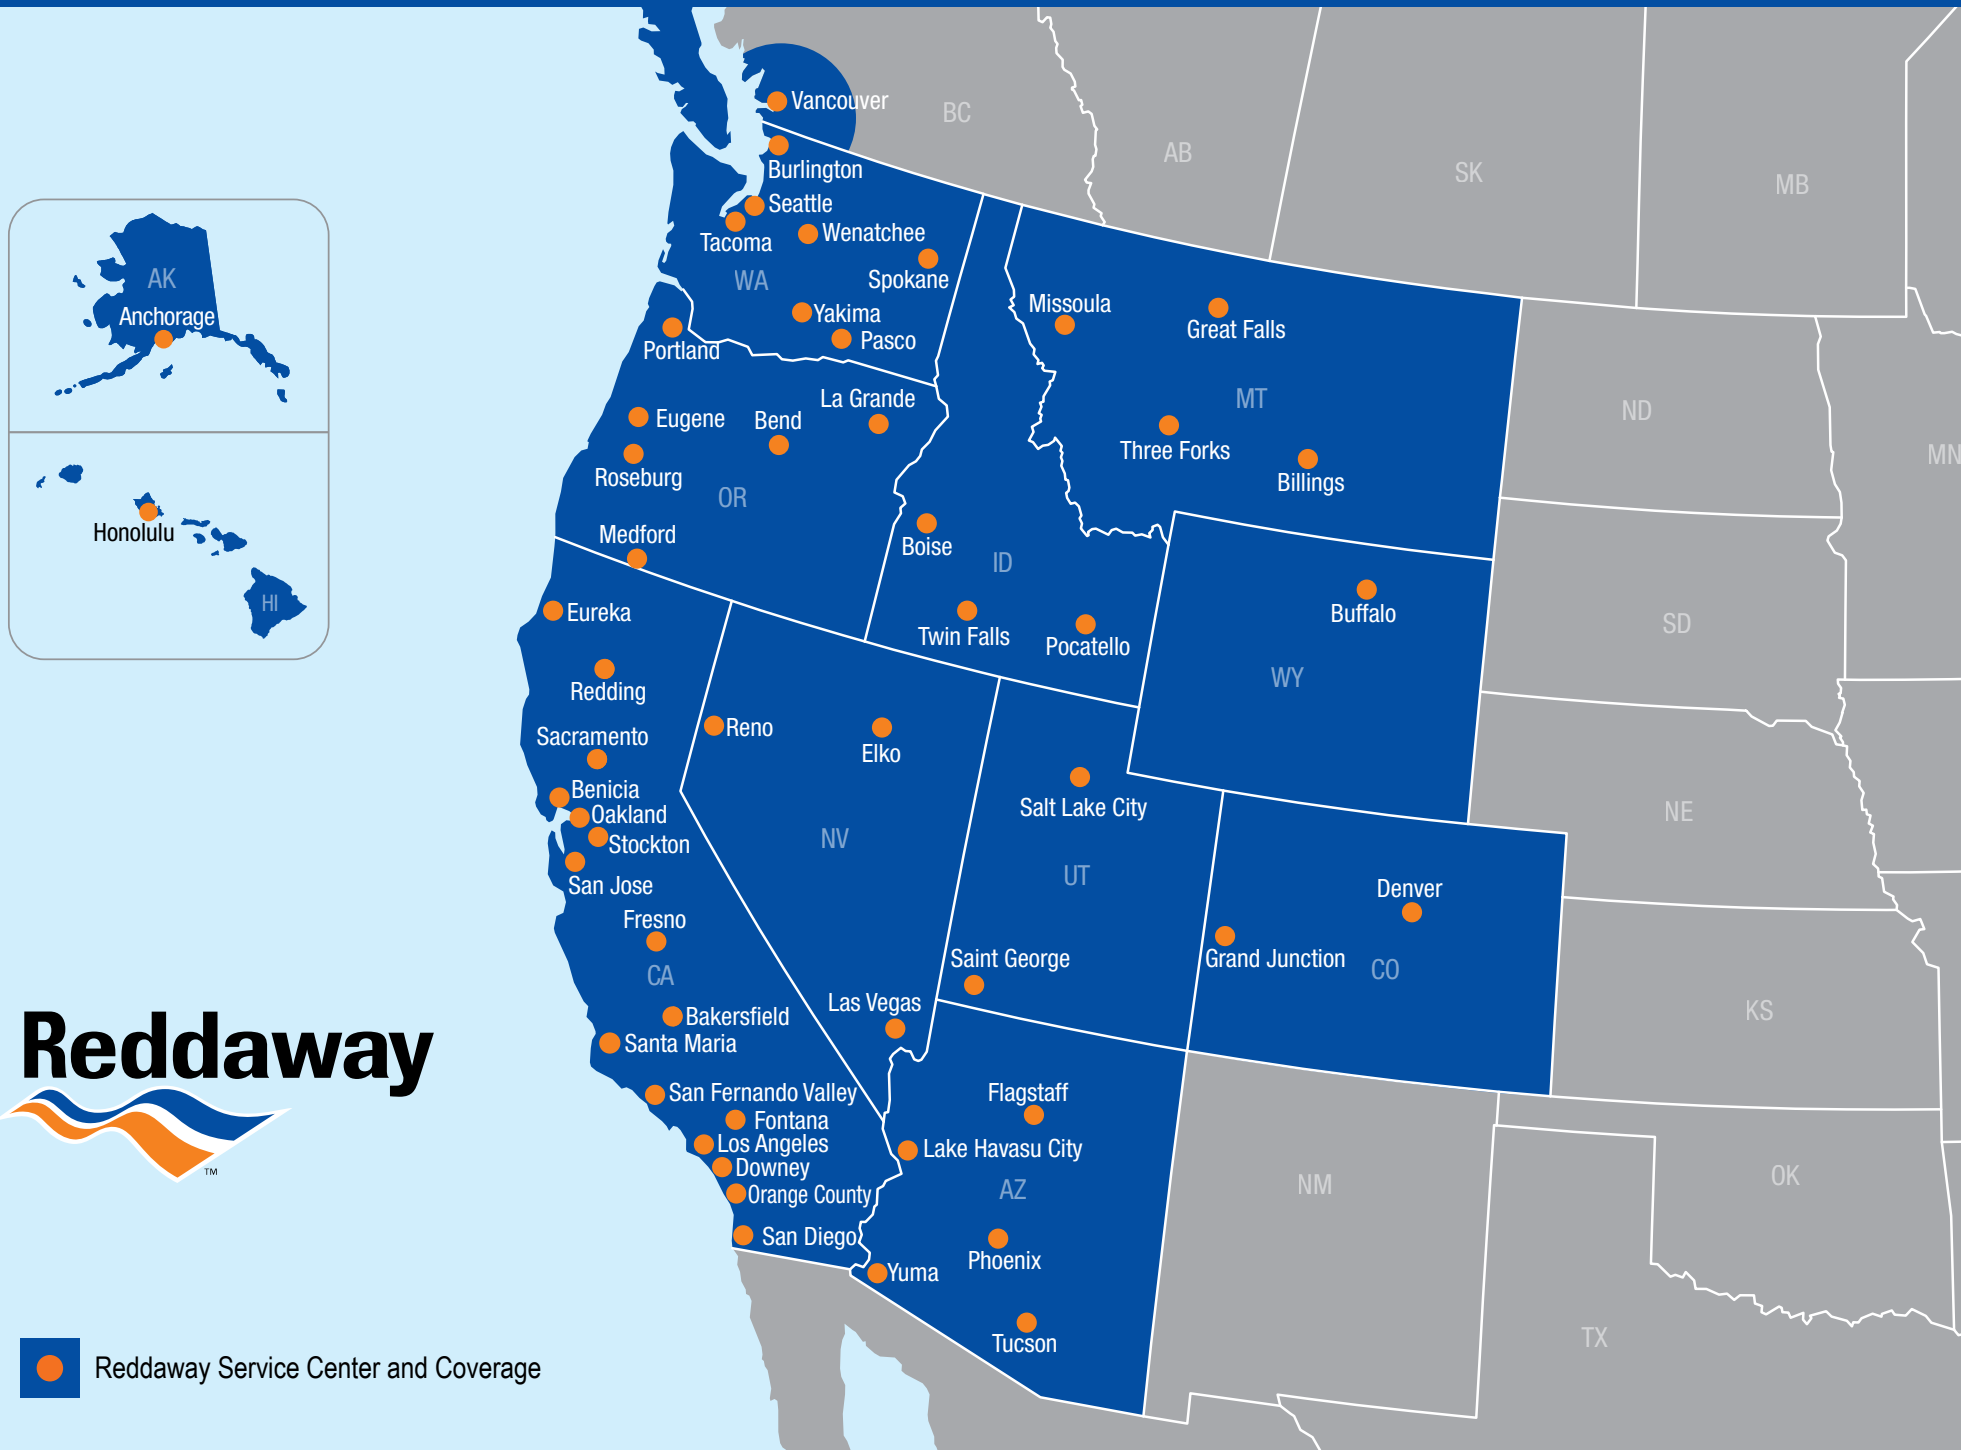

Regional Service – Next-Day Regional Expertise

Driving your supply chain with superior next-day service

BUILT FOR NEXT-DAY DELIVERY

Because of our intense focus on the western U.S. and Canada, Reddaway customers take advantage of a greater next-day reach. With the largest regional carrier footprint in the West, Reddaway is built for speed.

DELIVERING 99% DAMAGE-FREE

With fewer damages, you get less disruptions to your supply chain, lower administrative costs and greater customer satisfaction.

PROVIDING OVER 99% ON-TIME SERVICE

Our Guaranteed and Expedited options provide peace-of-mind assurance your shipment will arrive when needed. With quicker transit times, you get faster speed to market, quicker order-cycle times and lower inventory carrying costs.

SUPERIOR CUSTOMER SERVICE

Our dedicated customer service team works hard to provide next-day solutions that meet your needs. We know the region, the shipping industry and what it takes to deliver exceptional service.

How Reddaway Compares

Carrier	Lanes Measured	Lanes Served	Avg. Transit Standard	% Next-Day Lanes
Reddaway	2,304	2,304	1.97	26.2%
XPO Logistics	2,304	2,304	2.07	27.0%
Old Dominion	2,304	2,304	2.15	24.5%
UPS Freight	2,304	2,304	2.36	20.5%
Fedex Freight	2,304	2,304	2.73	0.0%
Estes Express Lines	2,304	2,304	2.75	20.7%
R&L Carriers	2,304	2,304	2.81	14.8%
Central Transport	2,304	2,304	3.09	12.1%
YRC Freight	2,304	2,304	3.25	2.2%
Saia	2,304	1,936	1.89	32.5%
Oak Harbor Freight Lines	2,304	1,444	1.82	38.8%
Central Freight Lines	2,304	1,392	3.02	17.3%
Roadrunner Transportation	2,304	599	3.47	0.0%
Dependable Highway Express	2,304	484	2.14	45.0%
Daylight Transport	2,304	342	2.09	33.0%

Standard transit times shown above were based on a September 2015 audit of competitor transit times for the 2,304 lanes between Reddaway service centers. Reddaway standard transit times and service options are available by using the Transit Time tool on reddaway.com.