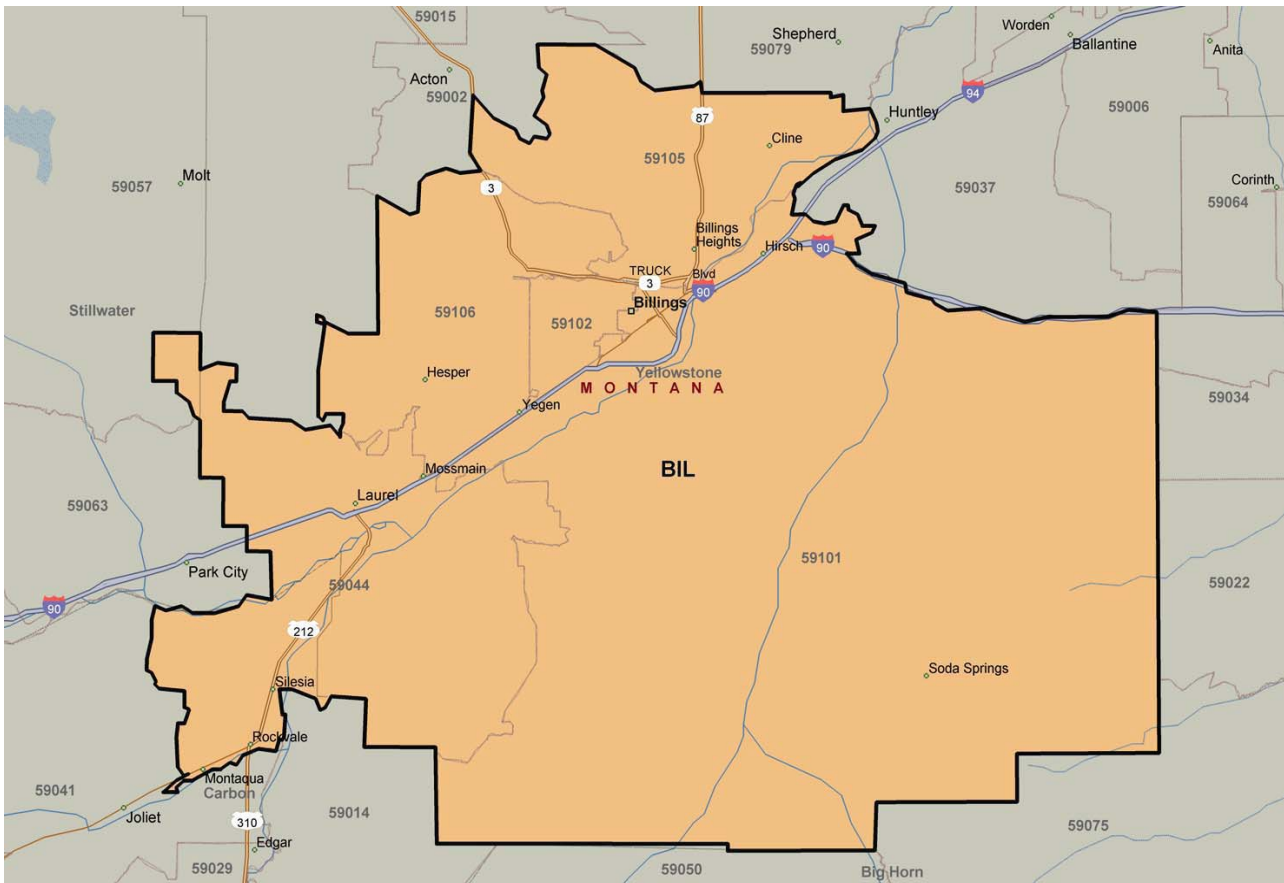

Billings, MT Local Pickup & Delivery Area

Copyright © and (P) 1988-2012 Microsoft Corporation and/or its suppliers. All rights reserved. <http://www.microsoft.com/mappoint/>

Local Service Pallet Pricing

Pallets	Charges
1	$67.50
2	$99.00
3	$138.00
4	$176.00
5	$205.00
6	$234.00
7	$259.00
8	$280.00
9	$292.50
10	$300.00
11 to truckload	$525.00

Conditions:

- Quote **#983194** must be written legibly on the bill of lading
- Rates do not include fuel surcharge or accessoril charges, which are assessed per the Reddaway 100 Rules and Special Services Tariff
- Single shipment charge does not apply
- Released value limited to $2.00 per pound per package or article subject to a maximum of $20,000 per shipment
- Pallets may be up to 48" L x 48" W and may weigh up to 2,500 pounds
- Rates are effective 02/06/17 and replace prior versions of this program
- Reddaway reserves the right to discontinue this program at any time without prior notice

Call or log in for prompt pickup! | 888 420 8960 | reddawayregional.com