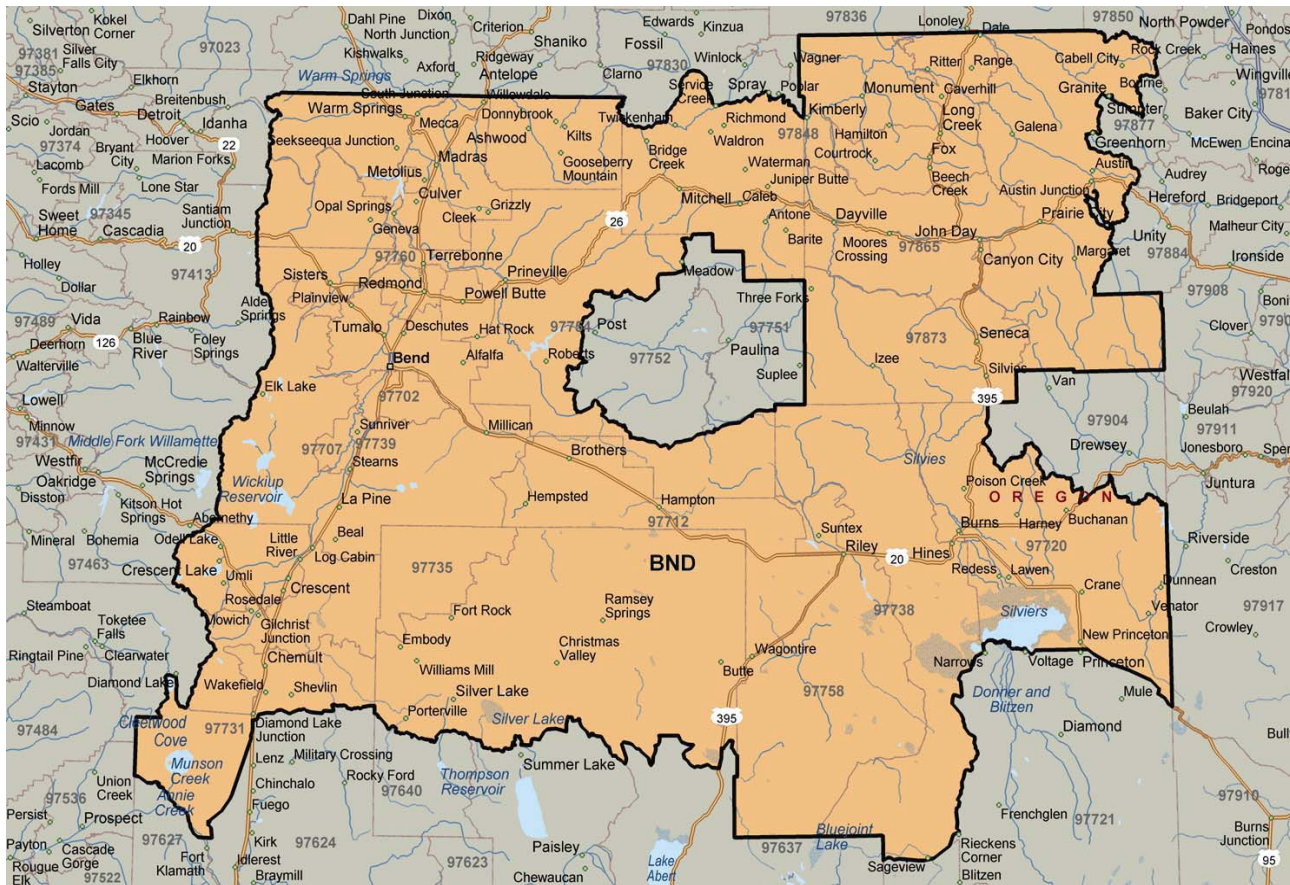

Bend, OR Local Pickup & Delivery Area

Local Service Pallet Pricing

Conditions:

- Quote #983194 must be written legibly on the bill of lading
- Rates do not include fuel surcharge or accessorials charges, which are assessed per the Reddaway 100 Rules and Special Services Tariff
- Single shipment charge does not apply
- Released value limited to $2.00 per pound per package or article subject to a maximum of $20,000 per shipment
- Pallets may be up to 48" L x 48" W and may weigh up to 2,500 pounds
- Rates are effective 02/06/17 and replace prior versions of this program
- Reddaway reserves the right to discontinue this program at any time without prior notice

Call or log in for prompt pickup! | 888 420 8960 | reddawayregional.com