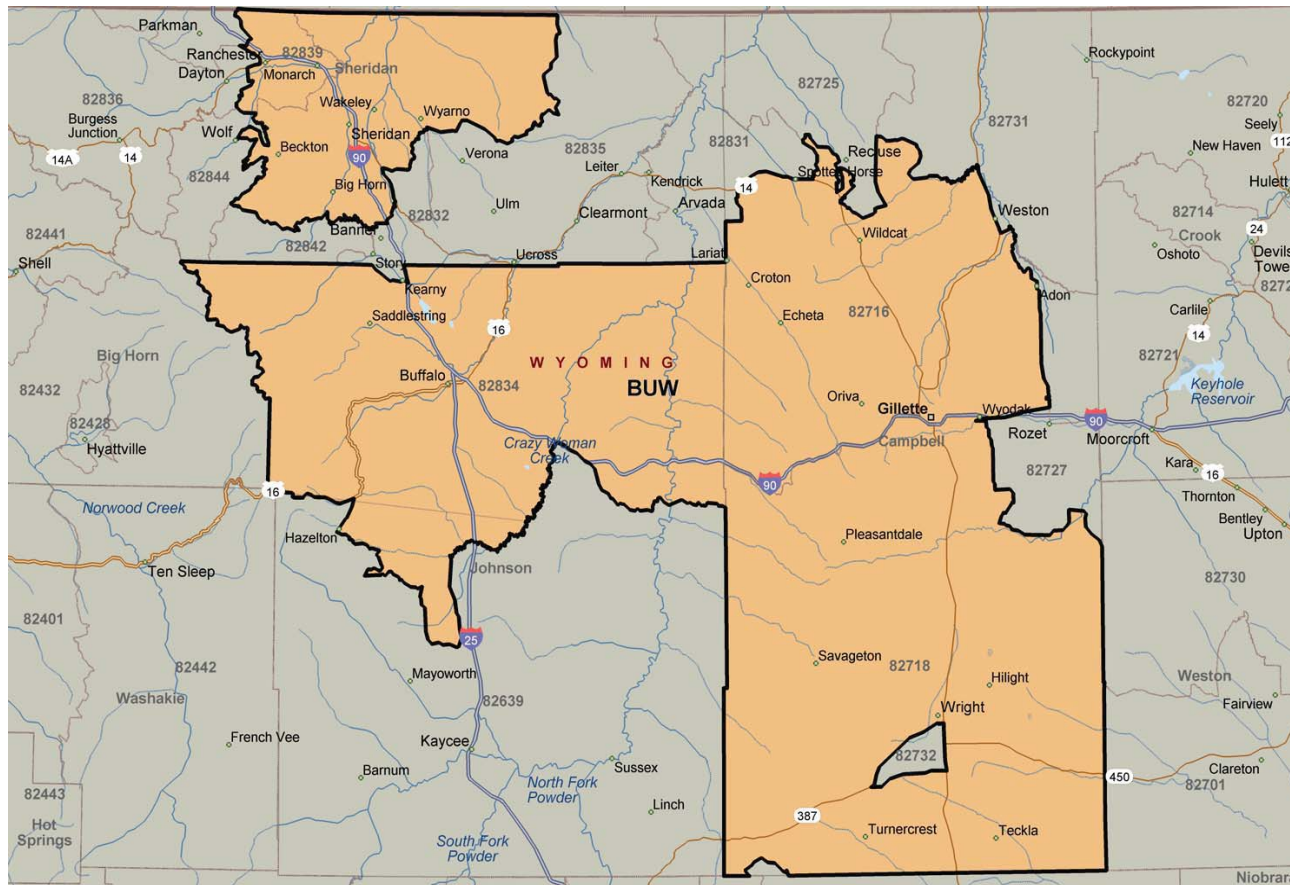

local delivery service

Buffalo, WY

888.420.8960 toll free

503.885.5687 fax

reddawayregional.com

Buffalo, WY Local Pickup & Delivery Area

Copyright © and (P) 1988-2012 Microsoft Corporation and/or its suppliers. All rights reserved. <http://www.microsoft.com/mappoint/>