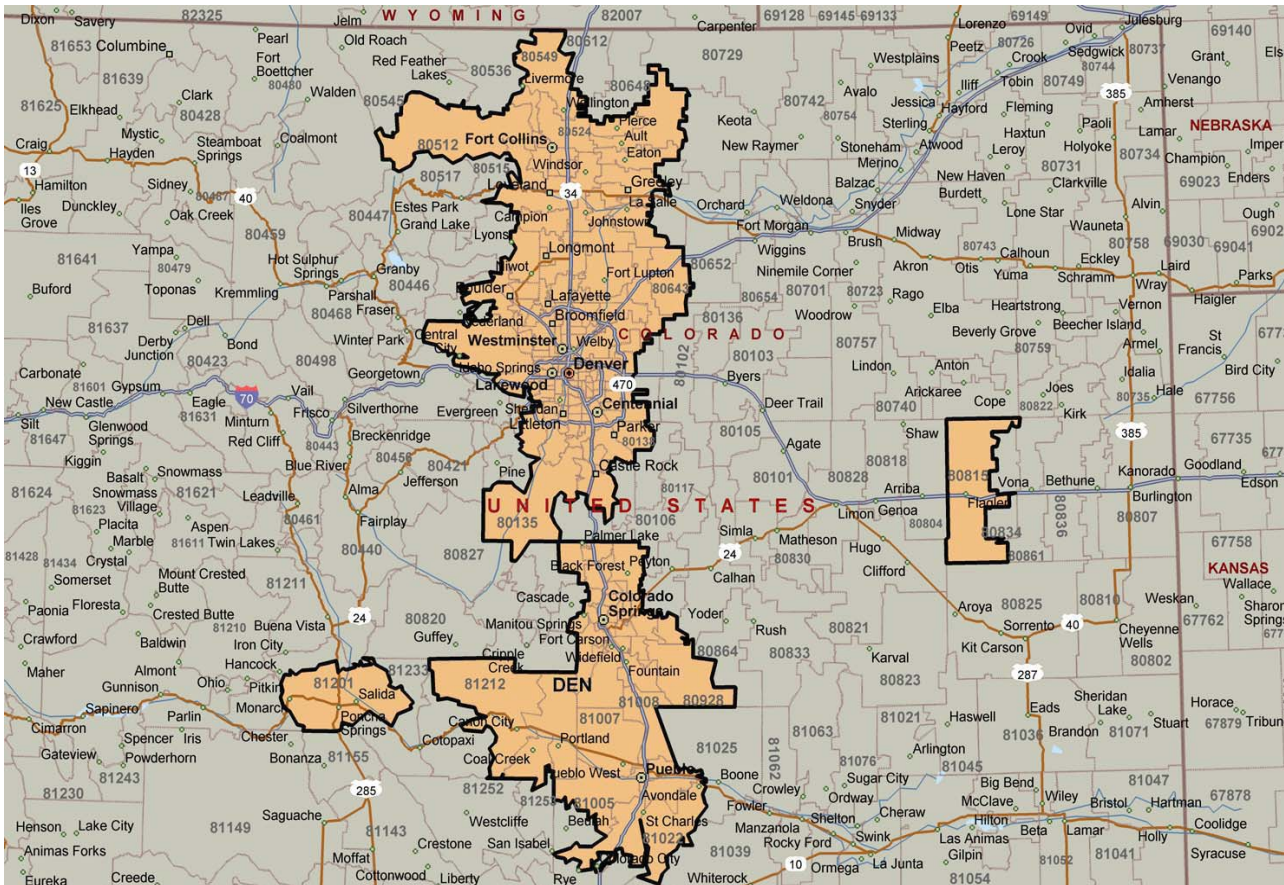

Denver, CO Local Pickup & Delivery Area

Local Service Pallet Pricing

Pallets	Charges
1	$67.50
2	$99.00
3	$138.00
4	$176.00
5	$205.00
6	$234.00
7	$259.00
8	$280.00
9	$292.50
10	$300.00
11 to truckload	$525.00

Conditions:

- Quote #983194 must be written legibly on the bill of lading
- Rates do not include fuel surcharge or accessorials charges, which are assessed per the Reddaway 100 Rules and Special Services Tariff
- Single shipment charge does not apply
- Released value limited to $2.00 per pound per package or article subject to a maximum of $20,000 per shipment
- Pallets may be up to 48" L x 48" W and may weigh up to 2,500 pounds
- Rates are effective 02/06/17 and replace prior versions of this program
- Reddaway reserves the right to discontinue this program at any time without prior notice

Call or log in for prompt pickup! | 888 420 8960 | reddawayregional.com