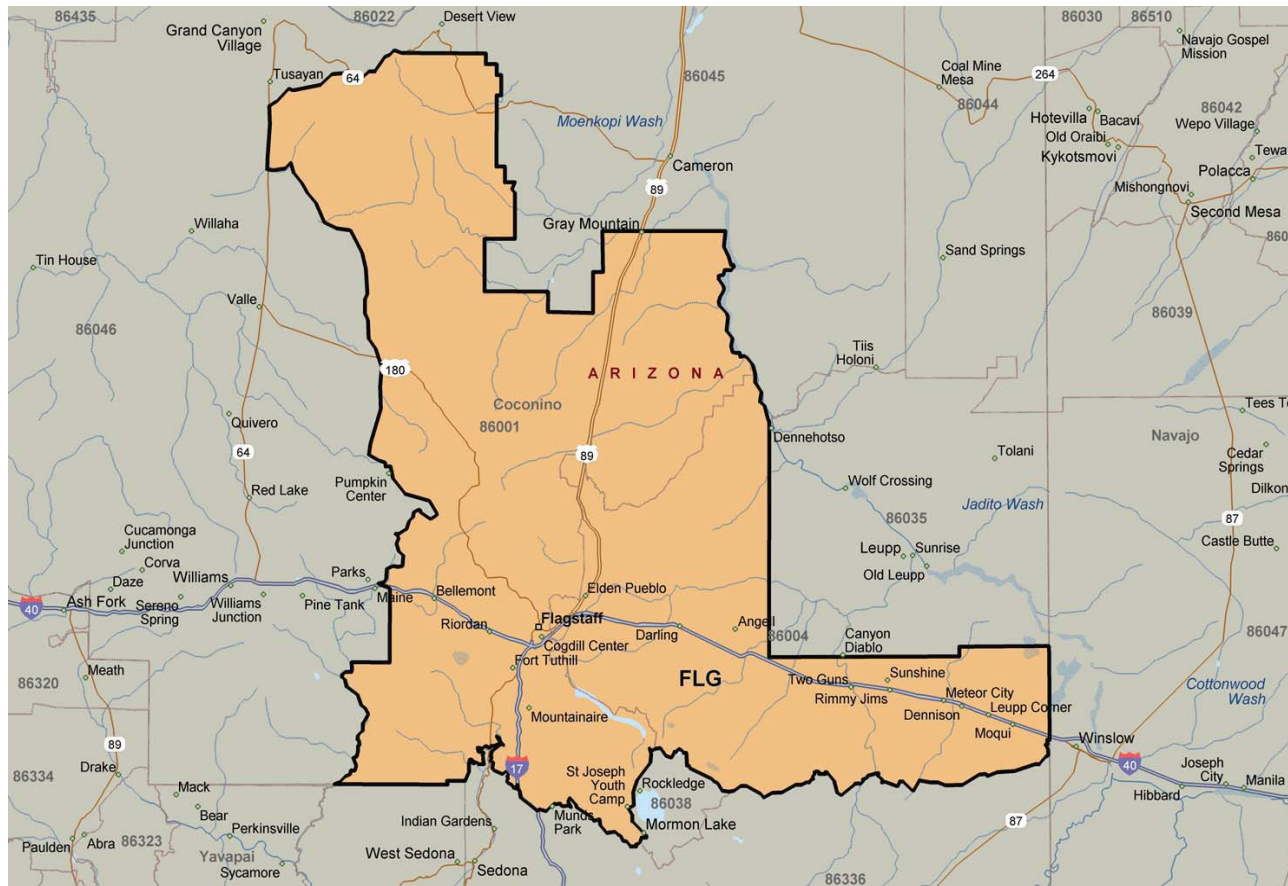

Flagstaff, AZ Local Pickup & Delivery Area

Local Service Pallet Pricing

Pallets	Charges
1	$67.50
2	$99.00
3	$138.00
4	$176.00
5	$205.00
6	$234.00
7	$259.00
8	$280.00
9	$292.50
10	$300.00
11 to truckload	$525.00

Conditions:

- Quote **#983194** must be written legibly on the bill of lading
- Rates do not include fuel surcharge or accessorials charges, which are assessed per the Reddaway 100 Rules and Special Services Tariff
- Single shipment charge does not apply
- Released value limited to $2.00 per pound per package or article subject to a maximum of $20,000 per shipment
- Pallets may be up to 48" L x 48" W and may weigh up to 2,500 pounds
- Rates are effective 02/06/17 and replace prior versions of this program
- Reddaway reserves the right to discontinue this program at any time without prior notice

Call or log in for prompt pickup! | 888 420 8960 | reddawayregional.com