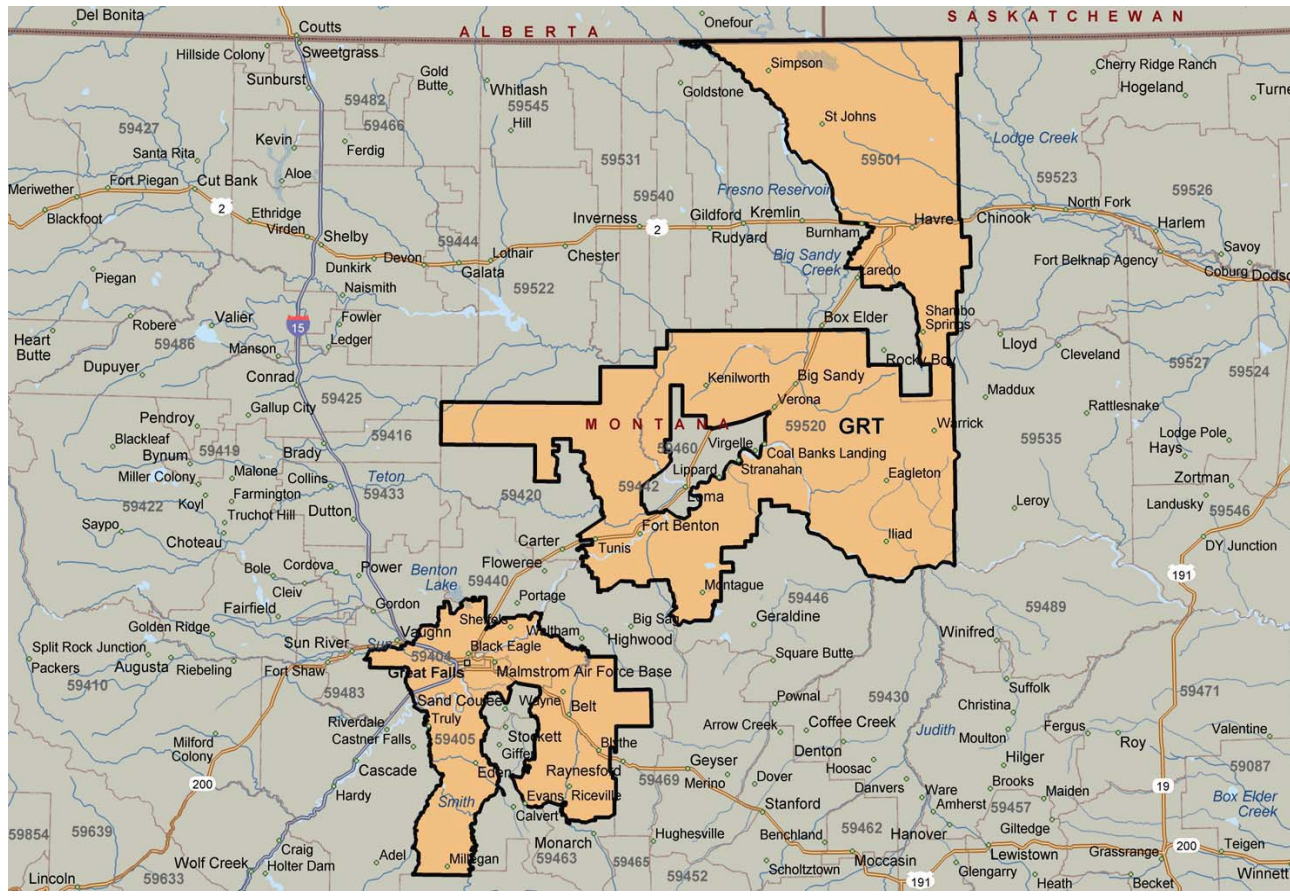

Great Falls, MT Local Pickup & Delivery Area

Local Service Pallet Pricing

Pallets	Charges
1	$67.50
2	$99.00
3	$138.00
4	$176.00
5	$205.00
6	$234.00
7	$259.00
8	$280.00
9	$292.50
10	$300.00
11 to truckload	$525.00

Conditions:

- Quote **#983194** must be written legibly on the bill of lading
- Rates do not include fuel surcharge or accessorials charges, which are assessed per the Reddaway 100 Rules and Special Services Tariff
- Single shipment charge does not apply
- Released value limited to $2.00 per pound per package or article subject to a maximum of $20,000 per shipment
- Pallets may be up to 48" L x 48" W and may weigh up to 2,500 pounds
- Rates are effective 02/06/17 and replace prior versions of this program
- Reddaway reserves the right to discontinue this program at any time without prior notice

Call or log in for prompt pickup! | 888 420 8960 | reddawayregional.com