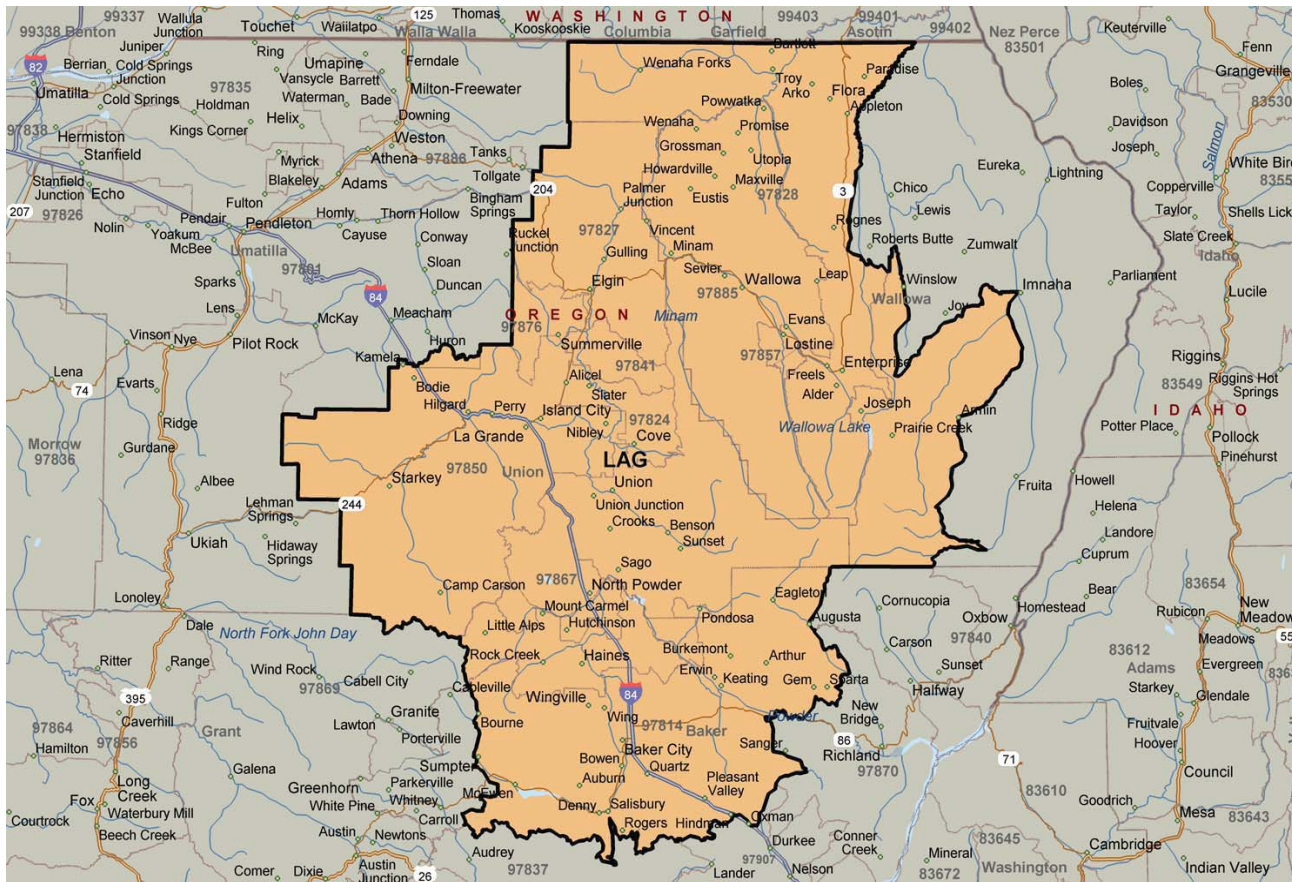

LaGrande, OR Local Pickup & Delivery Area

Copyright © and (P) 1988-2012 Microsoft Corporation and/or its suppliers. All rights reserved. <http://www.microsoft.com/mappoint/>

Local Service Pallet Pricing

Pallets	Charges
1	$67.50
2	$99.00
3	$138.00
4	$176.00
5	$205.00
6	$234.00
7	$259.00
8	$280.00
9	$292.50
10	$300.00
11 to truckload	$525.00

Conditions:

- Quote #983194 must be written legibly on the bill of lading
- Rates do not include fuel surcharge or accessorials charges, which are assessed per the Reddaway 100 Rules and Special Services Tariff
- Single shipment charge does not apply
- Released value limited to $2.00 per pound per package or article subject to a maximum of $20,000 per shipment
- Pallets may be up to 48" L x 48" W and may weigh up to 2,500 pounds
- Rates are effective 02/06/17 and replace prior versions of this program
- Reddaway reserves the right to discontinue this program at any time without prior notice

Call or log in for prompt pickup! | 888 420 8960 | reddawayregional.com