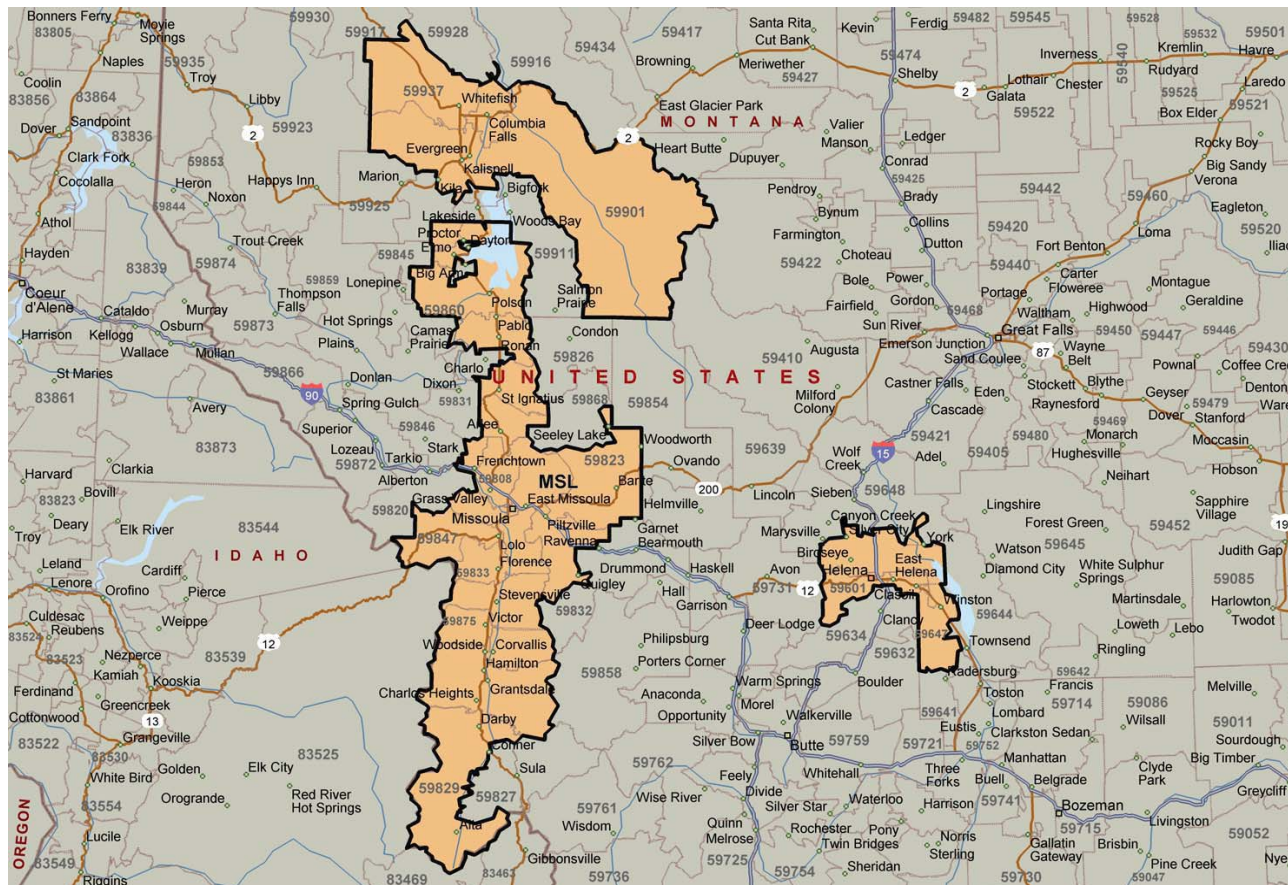

local delivery service

Missoula, MT

888.420.8960 toll free

503.885.5687 fax

reddawayregional.com

Missoula, MT Local Pickup & Delivery Area

Local Service Pallet Pricing

Pallets	Charges
1	\$67.50
2	\$99.00
3	\$138.00
4	\$176.00
5	\$205.00
6	\$234.00
7	\$259.00
8	\$280.00
9	\$292.50
10	\$300.00
11 to truckload	\$525.00