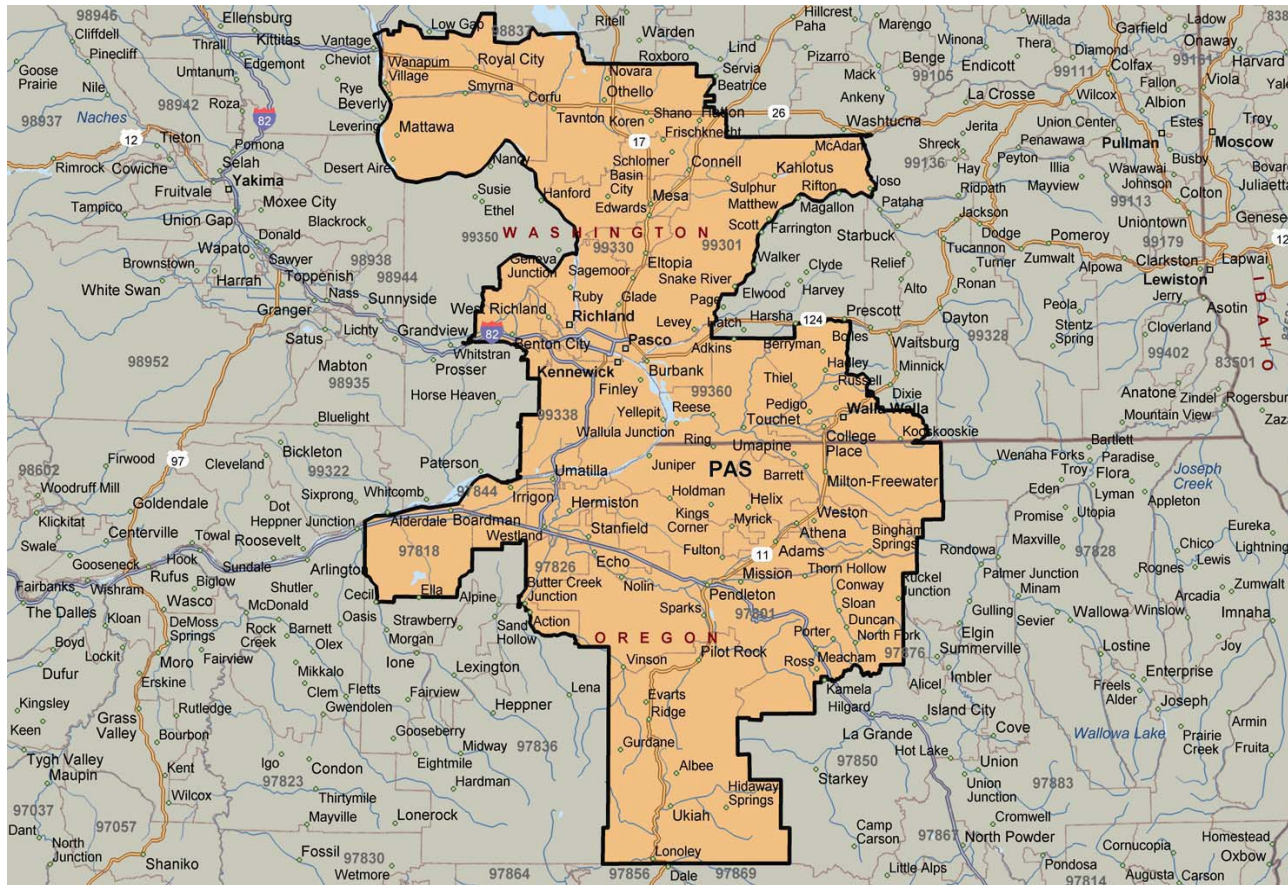

Pasco, WA Local Pickup & Delivery Area

Local Service Pallet Pricing

Pallets	Charges
1	$67.50
2	$99.00
3	$138.00
4	$176.00
5	$205.00
6	$234.00
7	$259.00
8	$280.00
9	$292.50
10	$300.00
11 to truckload	$525.00

Conditions:

- Quote #983194 must be written legibly on the bill of lading
- Rates do not include fuel surcharge or accessorials charges, which are assessed per the Reddaway 100 Rules and Special Services Tariff
- Single shipment charge does not apply
- Released value limited to $2.00 per pound per package or article subject to a maximum of $20,000 per shipment
- Pallets may be up to 48" L x 48" W and may weigh up to 2,500 pounds
- Rates are effective 02/06/17 and replace prior versions of this program
- Reddaway reserves the right to discontinue this program at any time without prior notice

Call or log in for prompt pickup! | 888 420 8960 | reddawayregional.com