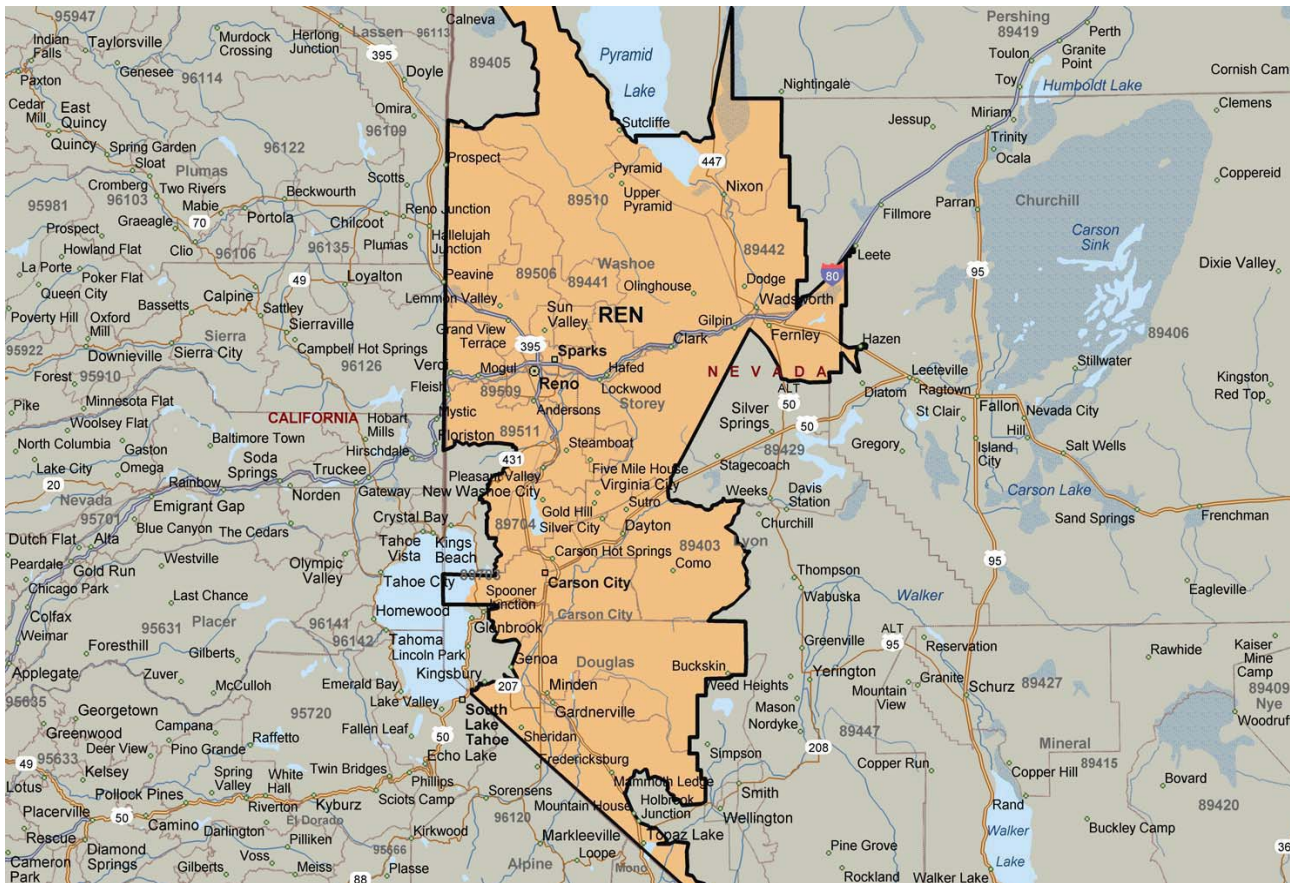

Reno, NV Local Pickup & Delivery Area

Local Service Pallet Pricing

Pallets	Charges
1	$67.50
2	$99.00
3	$138.00
4	$176.00
5	$205.00
6	$234.00
7	$259.00
8	$280.00
9	$292.50
10	$300.00
11 to truckload	$525.00

Conditions:

- Quote #983194 must be written legibly on the bill of lading
- Rates do not include fuel surcharge or accessoril charges, which are assessed per the Reddaway 100 Rules and Special Services Tariff
- Single shipment charge does not apply
- Released value limited to $2.00 per pound per package or article subject to a maximum of $20,000 per shipment
- Pallets may be up to 48" L x 48" W and may weigh up to 2,500 pounds
- Rates are effective 02/06/17 and replace prior versions of this program
- Reddaway reserves the right to discontinue this program at any time without prior notice

Call or log in for prompt pickup! | 888 420 8960 | reddawayregional.com