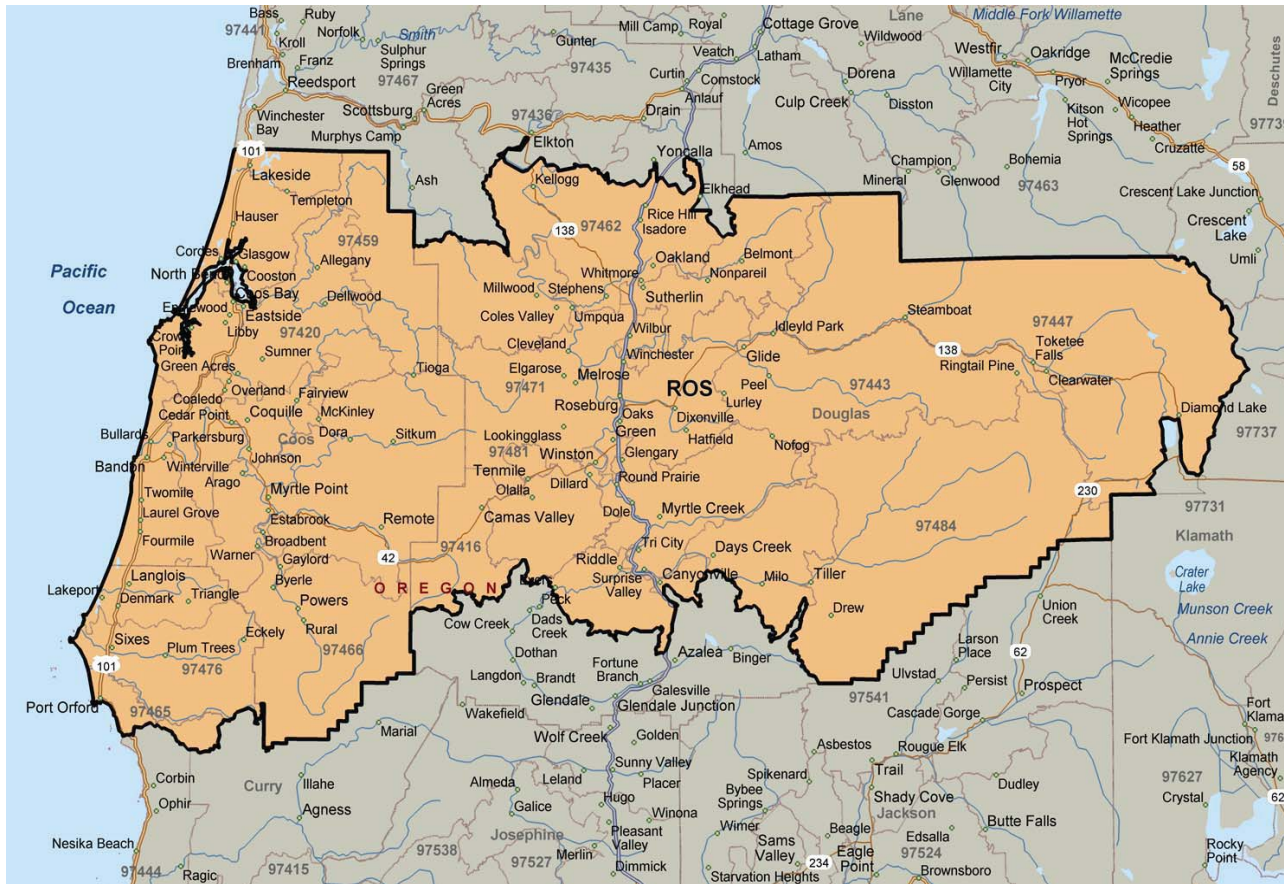

Roseburg, OR Local Pickup & Delivery Area

Local Service Pallet Pricing

Pallets	Charges
1	$67.50
2	$99.00
3	$138.00
4	$176.00
5	$205.00
6	$234.00
7	$259.00
8	$280.00
9	$292.50
10	$300.00
11 to truckload	$525.00

Conditions:

- Quote **#983194** must be written legibly on the bill of lading
- Rates do not include fuel surcharge or accessorials charges, which are assessed per the Reddaway 100 Rules and Special Services Tariff
- Single shipment charge does not apply
- Released value limited to $2.00 per pound per package or article subject to a maximum of $20,000 per shipment
- Pallets may be up to 48" L x 48" W and may weigh up to 2,500 pounds
- Rates are effective 02/06/17 and replace prior versions of this program
- Reddaway reserves the right to discontinue this program at any time without prior notice

Call or log in for prompt pickup! | 888 420 8960 | reddawayregional.com