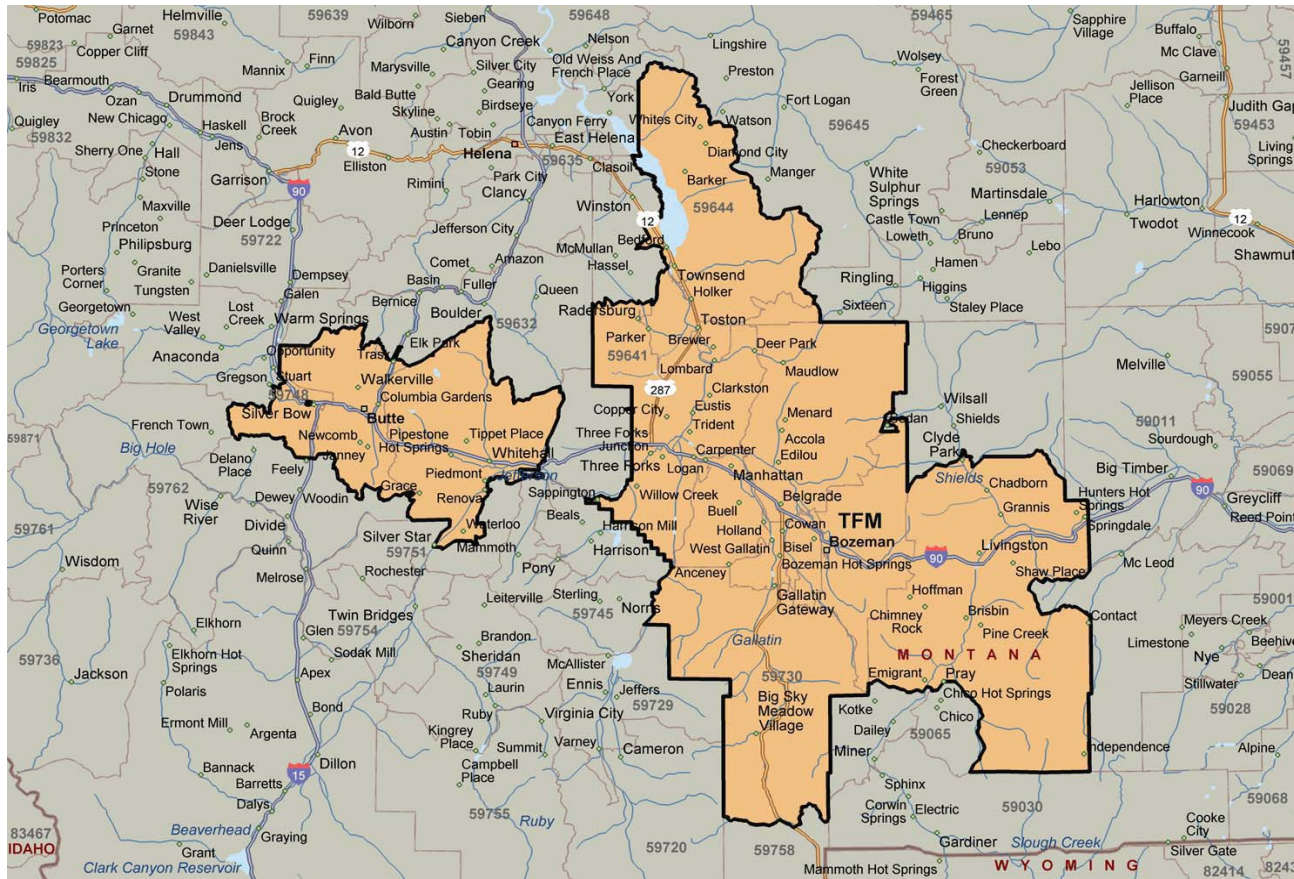

Three Forks, MT Local Pickup & Delivery Area

Local Service Pallet Pricing

Pallets	Charges
1	$67.50
2	$99.00
3	$138.00
4	$176.00
5	$205.00
6	$234.00
7	$259.00
8	$280.00
9	$292.50
10	$300.00
11 to truckload	$525.00

Conditions:

- Quote #983194 must be written legibly on the bill of lading
- Rates do not include fuel surcharge or accessorials charges, which are assessed per the Reddaway 100 Rules and Special Services Tariff
- Single shipment charge does not apply
- Released value limited to $2.00 per pound per package or article subject to a maximum of $20,000 per shipment
- Pallets may be up to 48" L x 48" W and may weigh up to 2,500 pounds
- Rates are effective 02/06/17 and replace prior versions of this program
- Reddaway reserves the right to discontinue this program at any time without prior notice

Call or log in for prompt pickup! | 888 420 8960 | reddawayregional.com