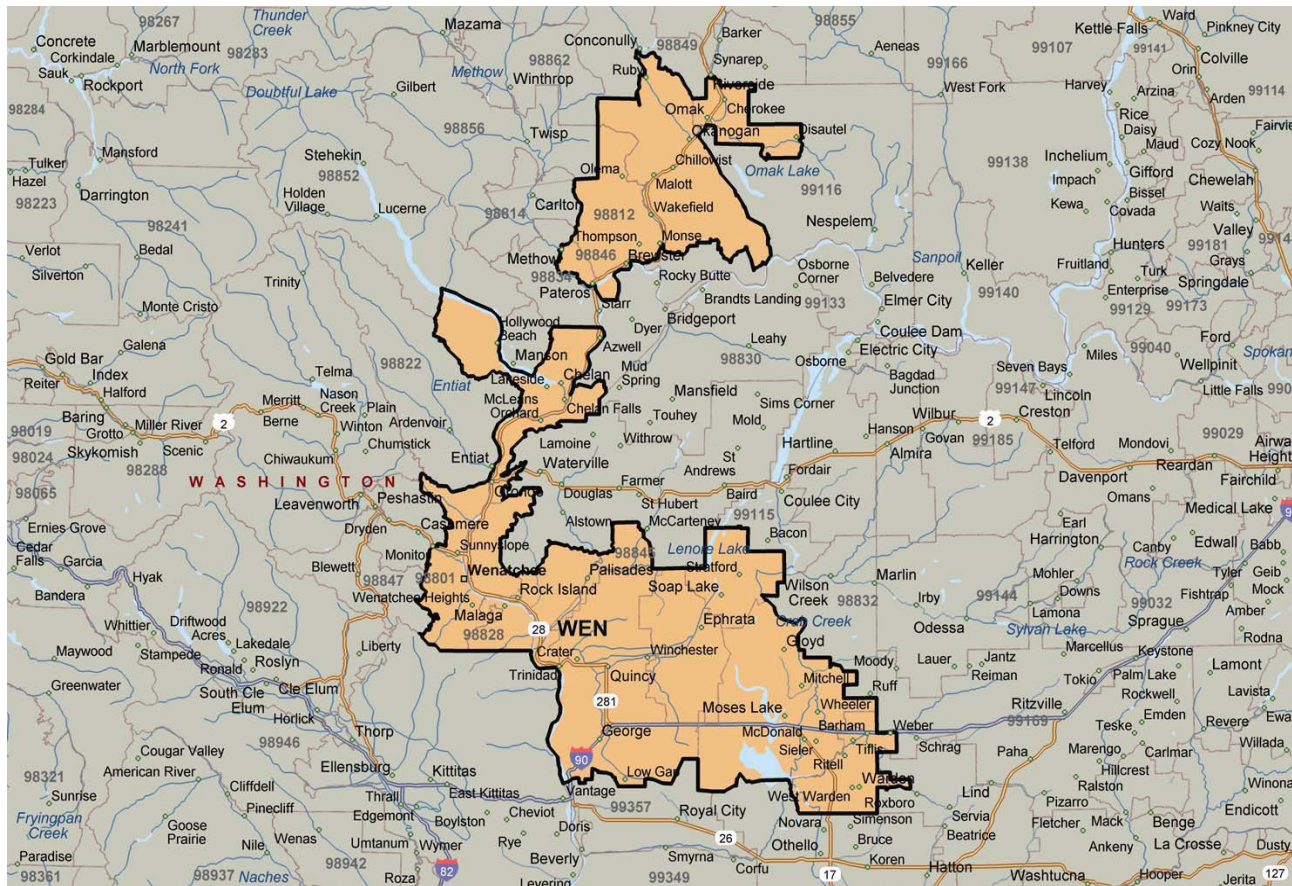

Wenatchee, WA Local Pickup & Delivery Area

Local Service Pallet Pricing

Pallets	Charges
1	$67.50
2	$99.00
3	$138.00
4	$176.00
5	$205.00
6	$234.00
7	$259.00
8	$280.00
9	$292.50
10	$300.00
11 to truckload	$525.00

Conditions:

- Quote #983194 must be written legibly on the bill of lading
- Rates do not include fuel surcharge or accessorials charges, which are assessed per the Reddaway 100 Rules and Special Services Tariff
- Single shipment charge does not apply
- Released value limited to $2.00 per pound per package or article subject to a maximum of $20,000 per shipment
- Pallets may be up to 48" L x 48" W and may weigh up to 2,500 pounds
- Rates are effective 02/06/17 and replace prior versions of this program
- Reddaway reserves the right to discontinue this program at any time without prior notice

Call or log in for prompt pickup! | 888 420 8960 | reddawayregional.com