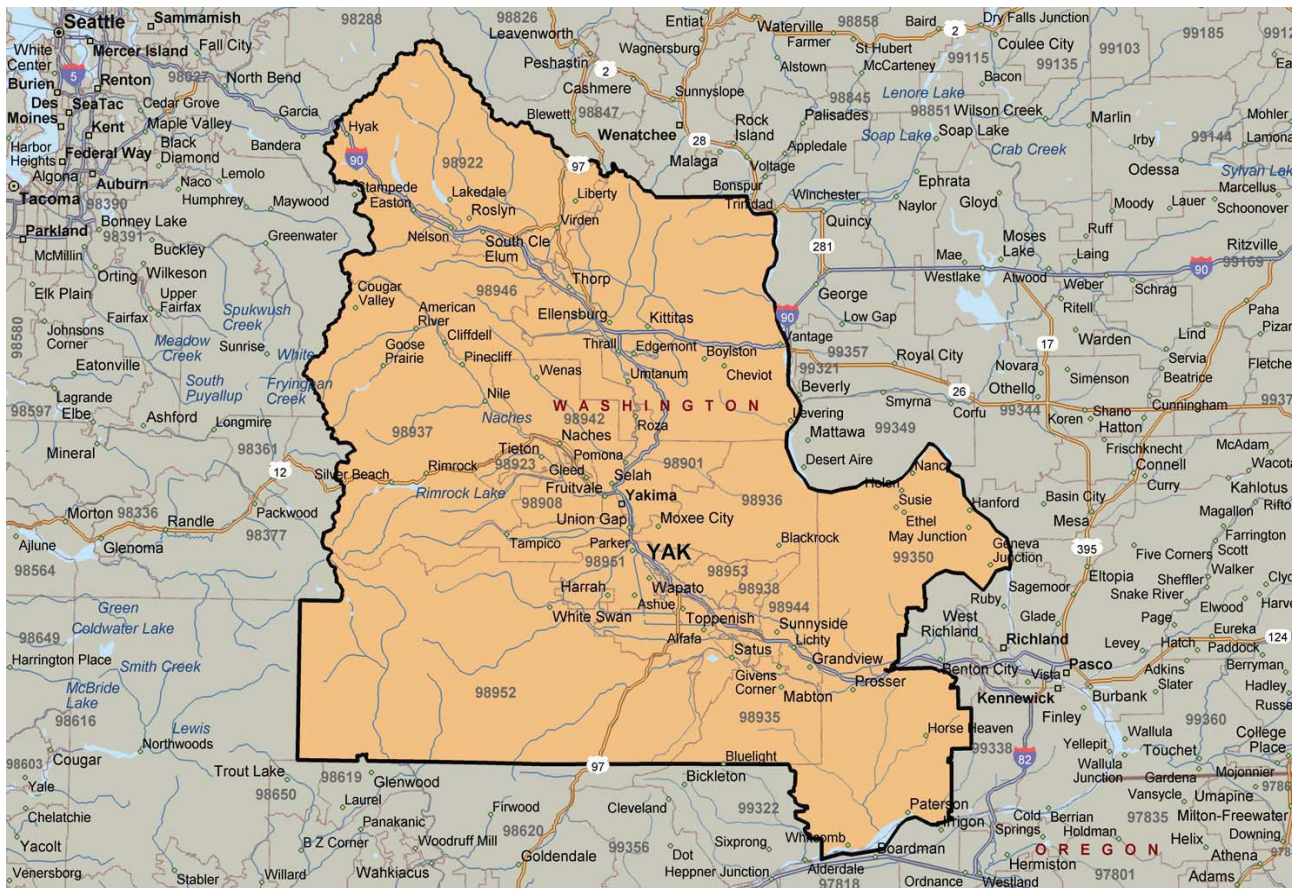

Yakima, WA Local Pickup & Delivery Area

Local Service Pallet Pricing

Pallets	Charges
1	$67.50
2	$99.00
3	$138.00
4	$176.00
5	$205.00
6	$234.00
7	$259.00
8	$280.00
9	$292.50
10	$300.00
11 to truckload	$525.00

Conditions:

- Quote #983194 must be written legibly on the bill of lading
- Rates do not include fuel surcharge or accessorials charges, which are assessed per the Reddaway 100 Rules and Special Services Tariff
- Single shipment charge does not apply
- Released value limited to $2.00 per pound per package or article subject to a maximum of $20,000 per shipment
- Pallets may be up to 48" L x 48" W and may weigh up to 2,500 pounds
- Rates are effective 02/06/17 and replace prior versions of this program
- Reddaway reserves the right to discontinue this program at any time without prior notice

Call or log in for prompt pickup! | 888 420 8960 | reddawayregional.com