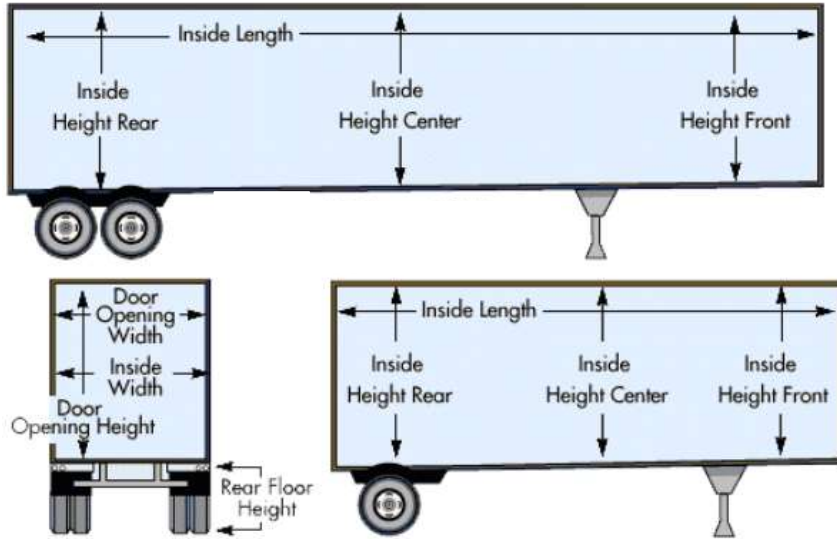

### Semi-Trailer Dimensions

	Length	Inside Width	Inside Height Rear	Inside Height Center	Inside Height Front	Door Opening Width	Door Opening Height	Cubic Capacity	Overall Width	Overall Height
28' Pup	27'3"	96"	93"	96"	96"	85"	96"	1747 cft	102"	13'6"
48'	48'	96"	96"	96"	96"	85"	96"	3050 cft	102"	13'6"
53'	52'	96"	96"	96"	96"	85"	96"	4050 cft	102"	13'6"